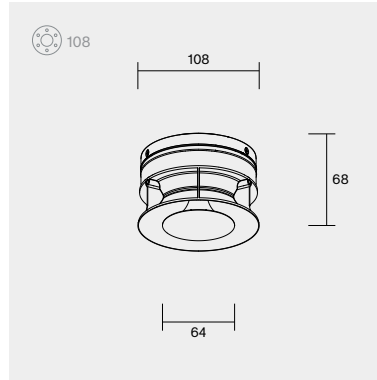

## pradovent | trimless Ø108

finishes	black	white
type	supply	extraction
air flow	max. 50m <sup>3</sup> /h	
compatibility	fits into every Ø125 ventilation duct	
pressure - noise level	7-75Pa	< 27dB(A)
lock mechanism	integrated	
price	€ 49 - 79 excl. VAT	

## pradovent | trim Ø125

finishes	black	white
type/air flow	supply max. 75m <sup>3</sup> /h	extraction max. 50m <sup>3</sup> /h
compatibility	fits into every Ø125 ventilation duct	
pressure - noise level	5-85Pa	< 27dB(A)
lock mechanism	integrated	
price	€ 49 excl. VAT	