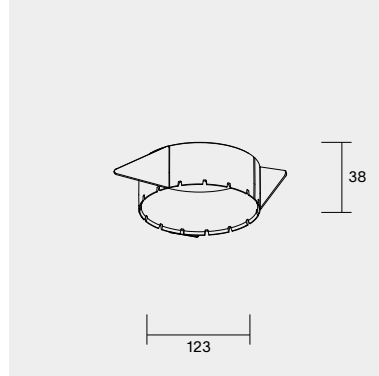

mounting collar | pradovent trim Ø100

compatible with	pradovent | trim Ø100
ventilation duct	flexible ventilation ducts - Ø100
mounting surface thickness	min 9.5 mm
location	indoor
price	€ 9 excl. VAT