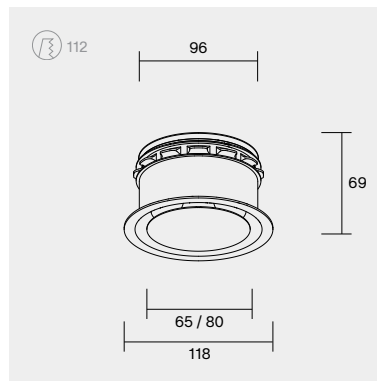

pradovent | trim Ø100

finishes	black	white
type/air flow	extraction max. 50m³/h	
compatibility	fits into every Ø100 ventilation duct	
pressure	19-95Pa	
noise level	< 27 dB(A)	
lock mechanism	integrated	
price	€ 41 excl. VAT