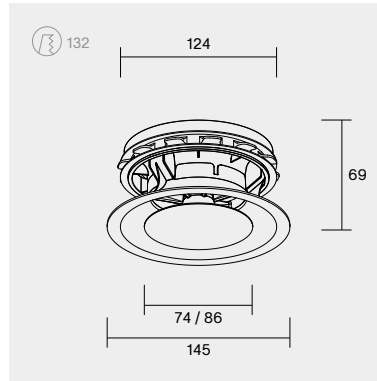

## pradovent | trimless Ø108

finishes	black	white
type	supply	extraction
air flow	max. 50m <sup>3</sup> /h	
compatibility	fits into every Ø125 ventilation duct	
pressure - noise level	7-75Pa	< 27dB(A)
lock mechanism	integrated	
price	€ 49 - 79 excl. VAT	

## pradovent | trim Ø125

finishes	black	white
type/air flow	supply max. 75m <sup>3</sup> /h	extraction max. 50m <sup>3</sup> /h
compatibility	fits into every Ø125 ventilation duct	
pressure - noise level	5-85Pa	< 27dB(A)
lock mechanism	integrated	
price	€ 49 excl. VAT	