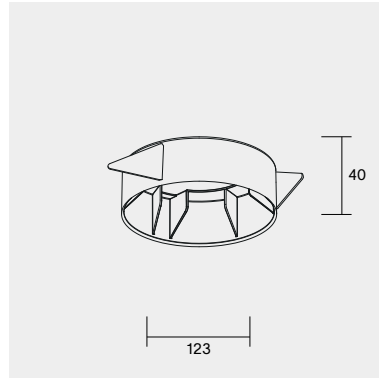

ventilation only

mounting collar | pradovent trim Ø125

compatible with	pradovent | trim Ø125
ventilation duct	flexible ventilation ducts - Ø125
mounting surface thickness	min 9.5 mm
location	indoor
price	€ 9 excl. VAT