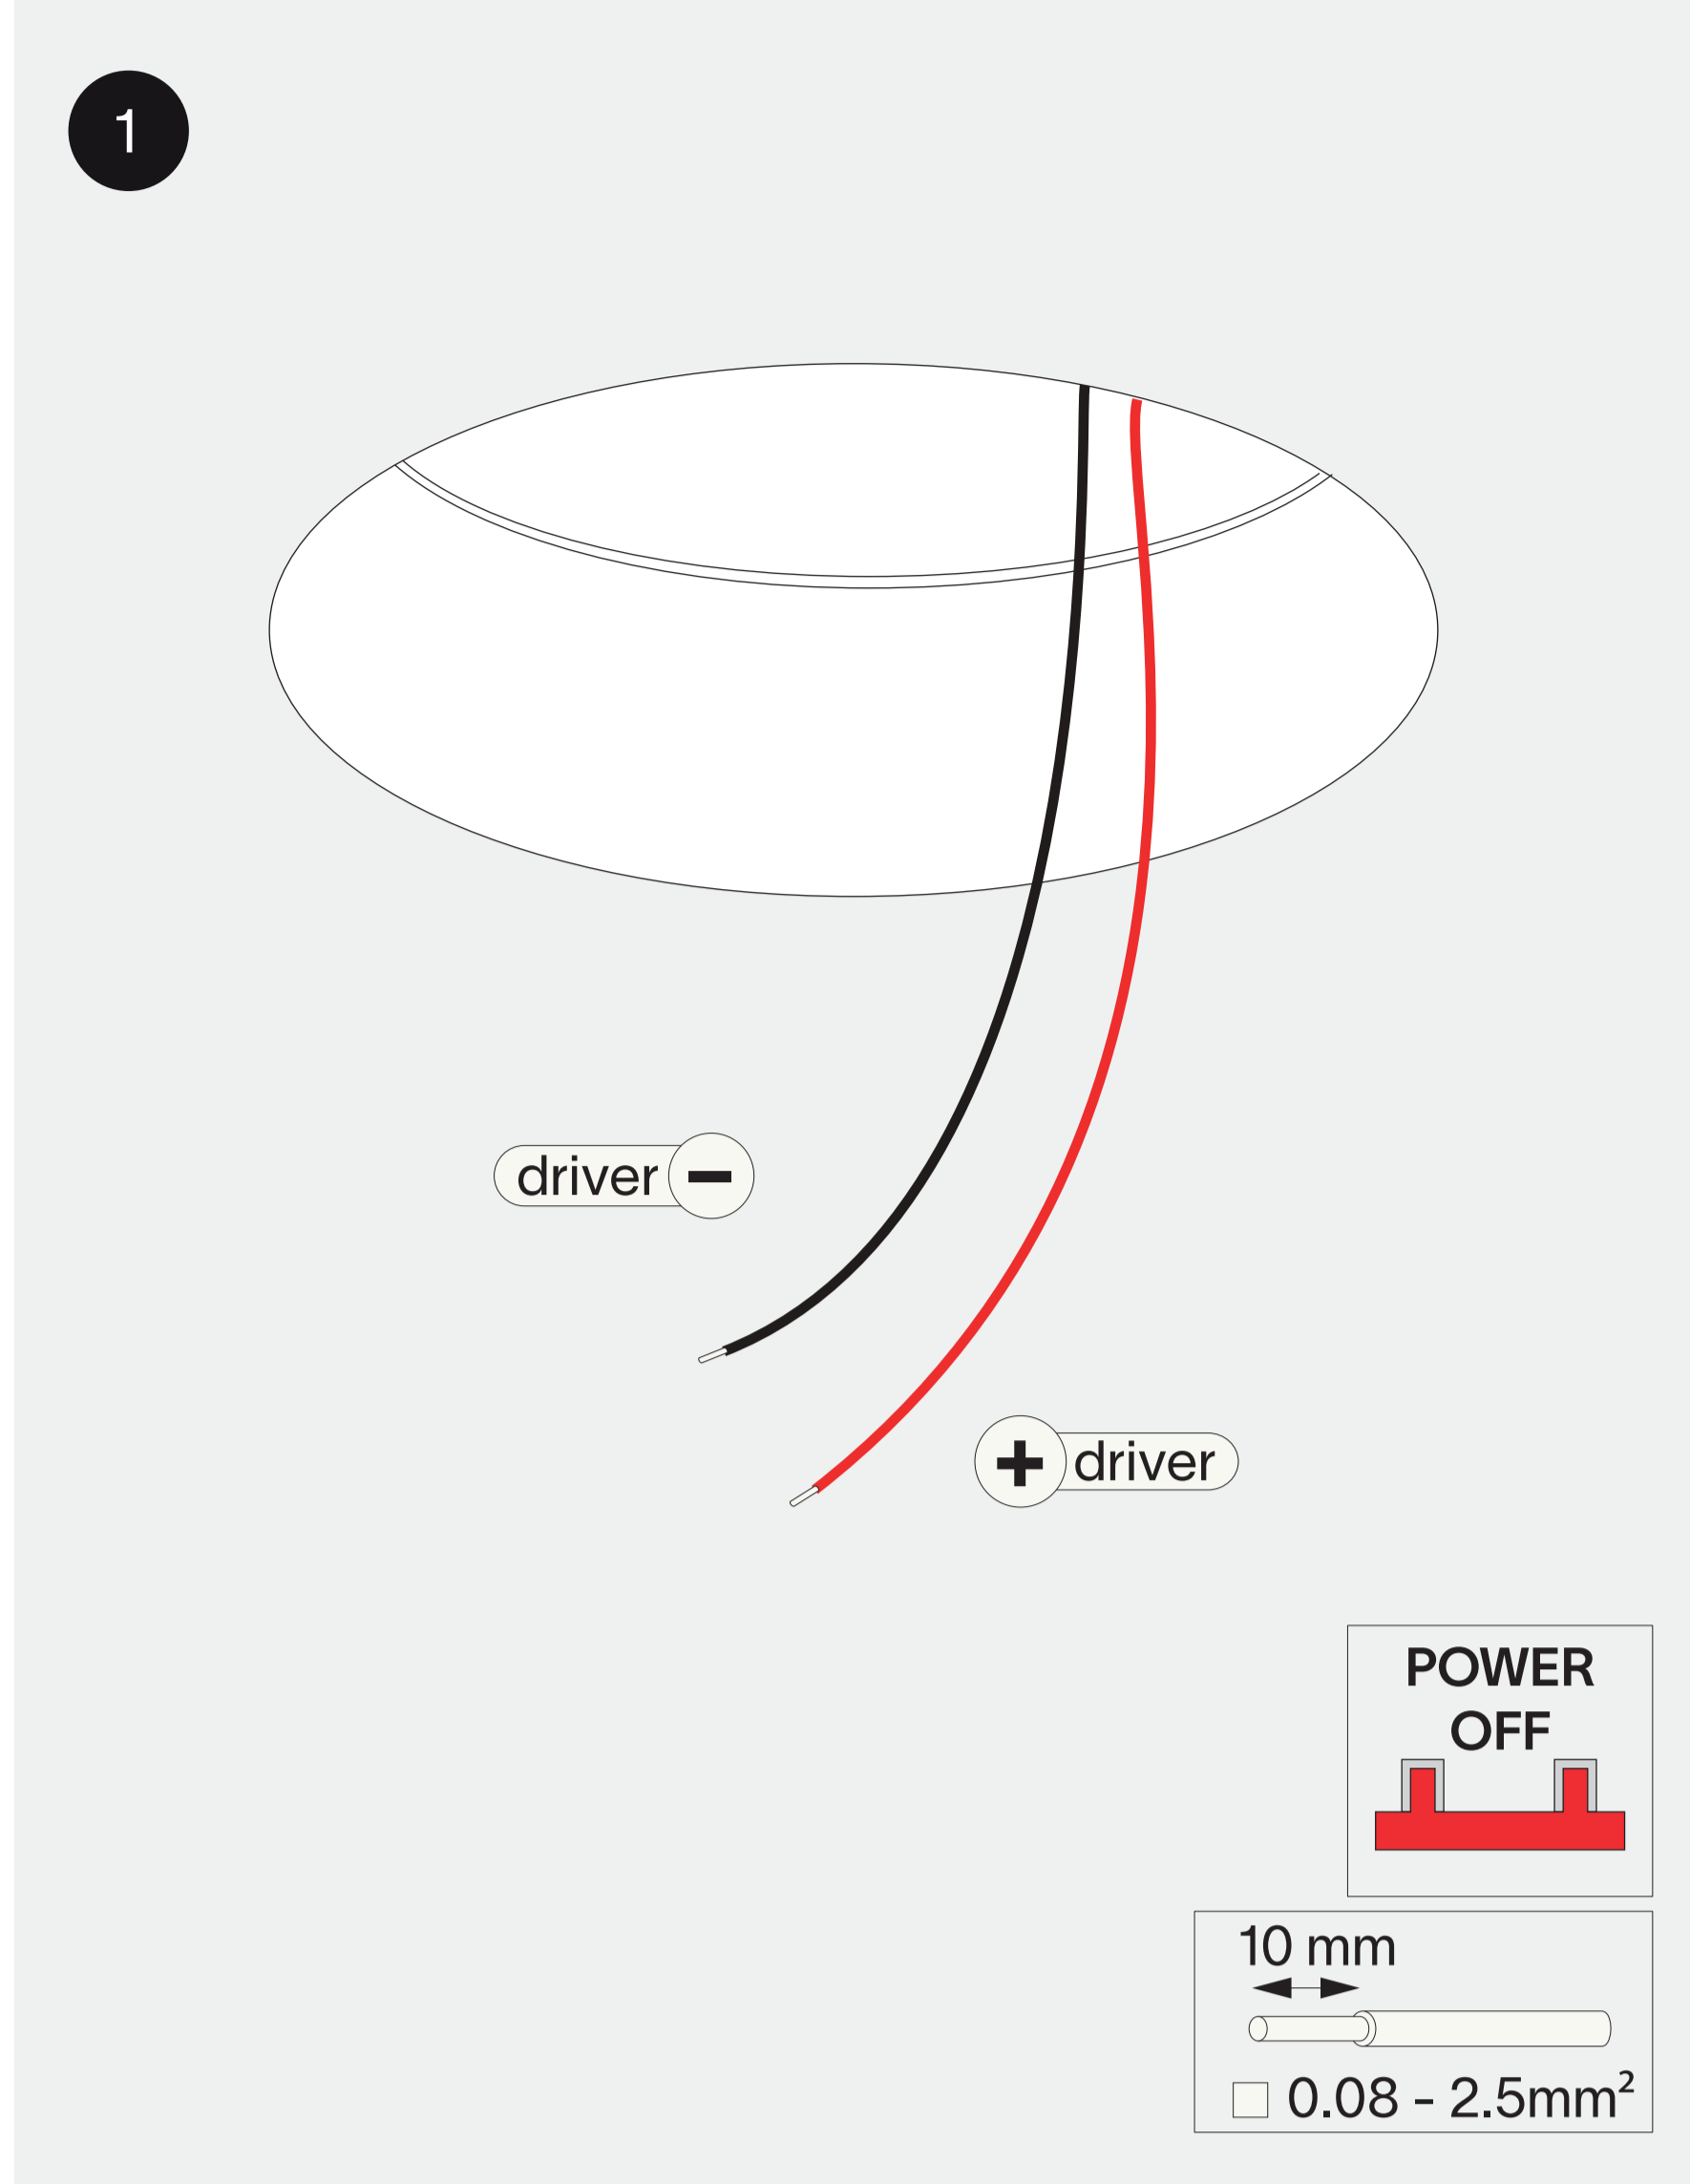

# trimless spot mini installation instruction

see packaging or fixture label for maximum current

connect the wires with wago connectors  
for serial connection, respect polarity  
combine with a prado LED-driver