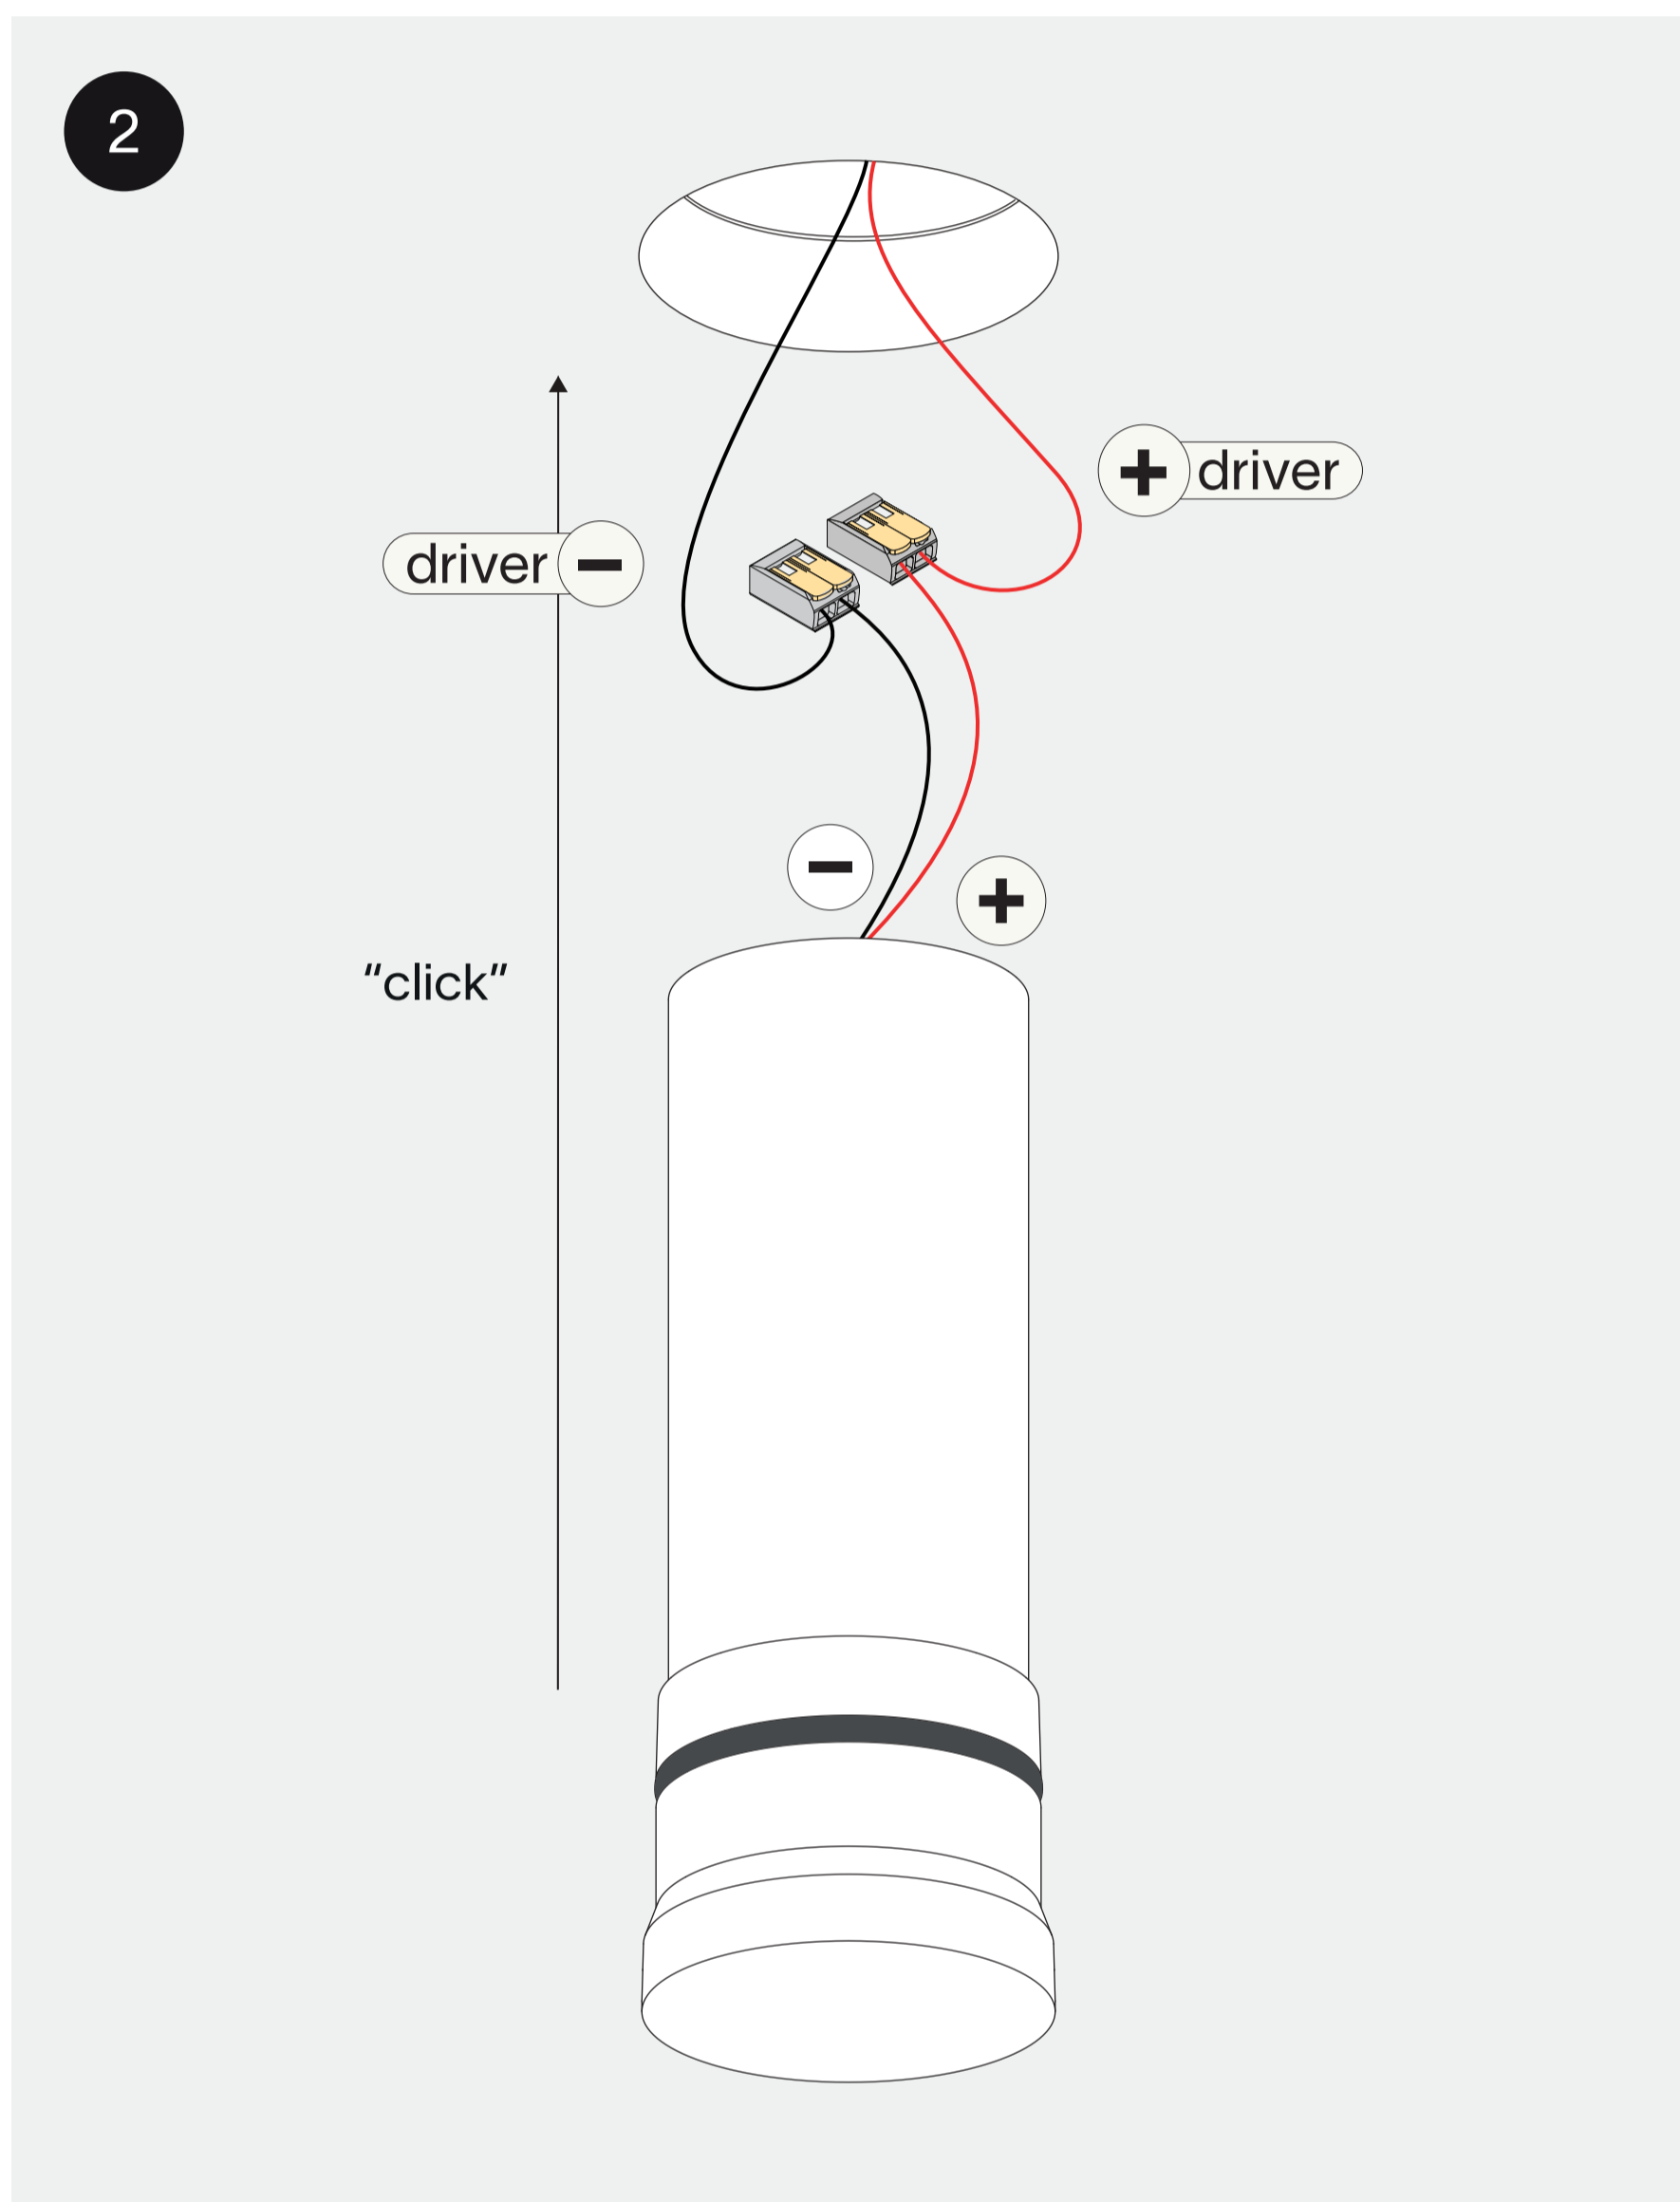

# trimless spot mini installation instruction

see packaging or fixture label for maximum current

connect the wires with wago connectors  
for serial connection, respect polarity  
combine with a prado LED-driver