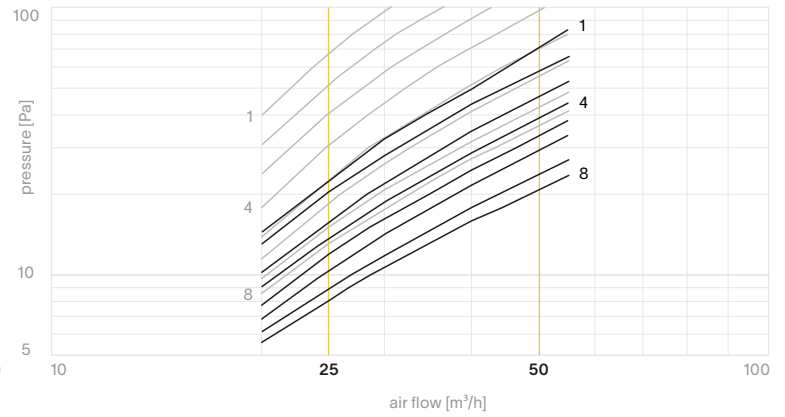

air supply*

— with 25m³/h ring

— without 25m³/h ring

*downward airflow not suited for installation in or above comfort zones

accessoires

installation

8000 - 0001

plaster ring Ø108

drivers

8000 - 0021

DALI dimmable driver 38W

8000 - 0022

1-10V dimmable driver 36W

8000 - 0023

non-dimmable driver 42W

8000 - 0026

DALI dimmable driver 60W

8000 - 0027

DALI deep dim driver 20W