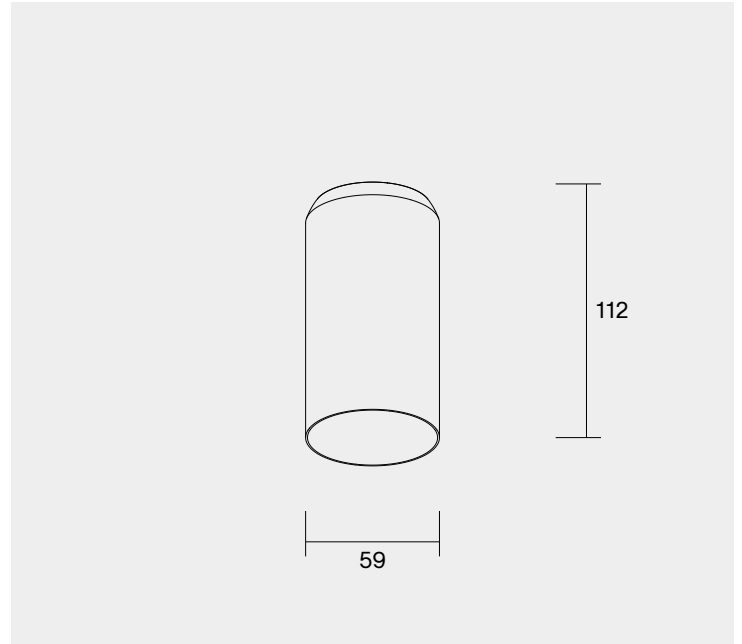

## surface spot

### light specs

lamp	LED	
optics	25° glass	40° glass
	60° glass	
driver	excluded	
IP	44 (60° glass)	65 (25°, 40° glass)
CRI	90+	97
SDCM	SDCM2	
class	class III	
location	indoor	
marking	CE	

### luminaire output

	2700K			3000K		
	25° glass	40° glass	60° glass	25° glass	40° glass	60° glass
350mA (6.0W)	375lm	500lm	500lm	400lm	525lm	525lm
500mA (8.9W)	550lm	700lm	675lm	575lm	725lm	700lm
700mA (13.0W)	725lm	950lm	925lm	750lm	975lm	950lm