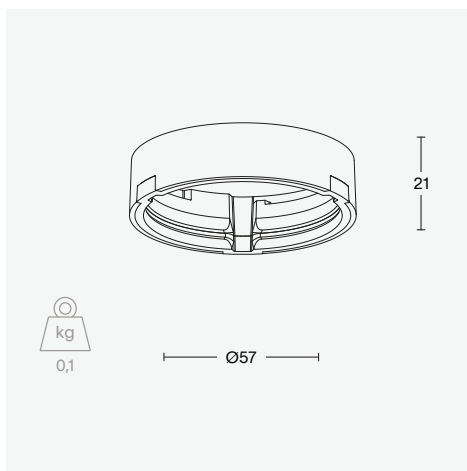

## clt csc ring Ø57

## tech specs

kit size                    Ø 63 h 21

cut-out size              consult installation manual

location                    ceiling indoor

application                CLT / cold stretch ceiling

weight                      0.1 kg

## order number

8000 - 0013

clt csc ring Ø57