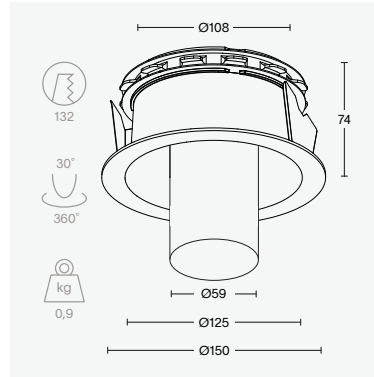

product overview

light + ventilation | trim long

colour	black ano	white struc
colour temperature	2700K	3000K
beam angle	25°	40°
output	up to 1100 lumen	
other	IP44	CRI 90+ / 97
ventilation	extract up to 50m³/h	
price	€ 329 excl. VAT