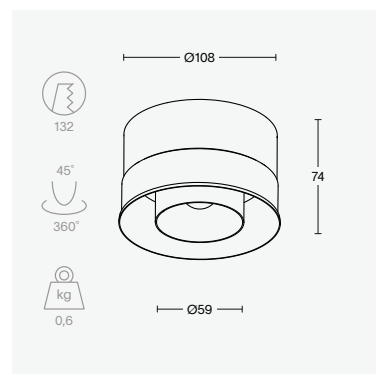

light only | short

colour	black ano	white struc
colour temperature	2700K	3000K
beam angle	25°	
output	up to 600 lumen	
CRI	90+	97
IP	44	
price	€ 269 excl. VAT