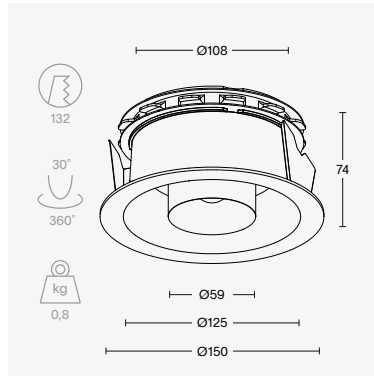

light + ventilation | trim short

colour	black ano	white struc
colour temperature	2700K	3000K
beam angle	25°	
output	up to 600 lumen	
other	IP44	CRI 90+ / 97
ventilation	extract up to 50m³/h	
price	€ 329 excl. VAT