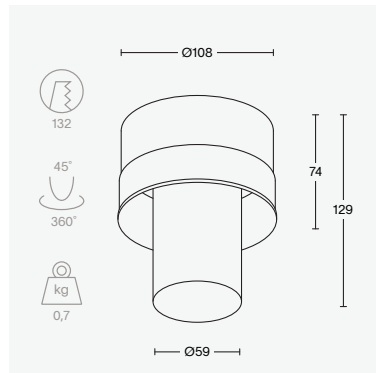

light only | long

colour	black ano	white struc	
colour temperature	2700K	3000K	
beam angle	15°	25°	40°
output	up to 1100 lumen		
CRI	90+	97 on request	
IP	44		
price	€ 269 excl. VAT