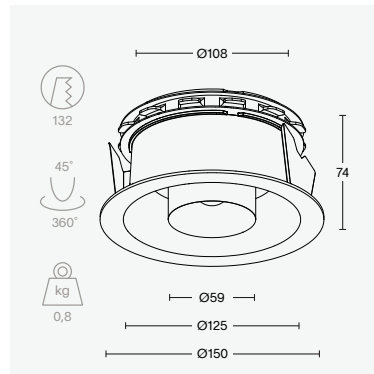

light only | trim short

colour	black ano	white struc
colour temperature	2700K	3000K
beam angle	25°	
output	up to 600 lumen	
CRI	90+	97
IP	44	
price	€ 249 excl. VAT