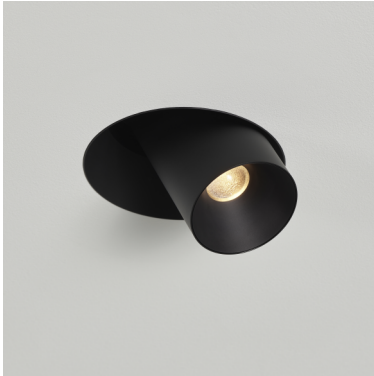

product overview

light + ventilation | long

colour	black ano	white struc	
colour temperature	2700K	3000K	
beam angle	15°	25°	40°
output	up to 1100 lumen		
other	IP44	CRI 90+ / 97	
ventilation	extract up to 50m³/h		
price	€ 349 excl. VAT