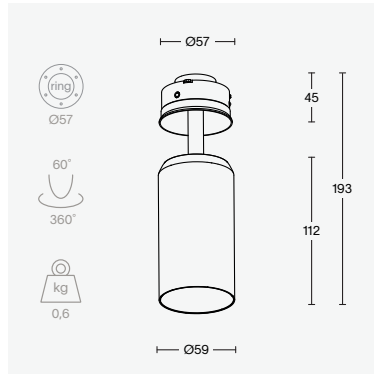

product overview

acrobat

colour	black ano	white struc
colour temperature	2700K	3000K
beam angle	25°	40°
output	up to 1100 lumen	
CRI	90+	97
IP	44	
price	€ 289 excl. VAT