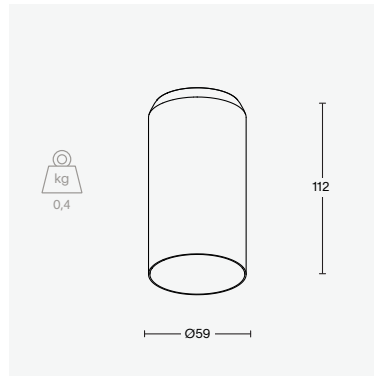

## acrojack

|                    |                  |             |
|--------------------|------------------|-------------|
| colour             | black ano        | white struc |
| colour temperature | 2700K            | 3000K       |
| beam angle         | 25°              | 40°         |
| output             | up to 1100 lumen |             |
| CRI                | 90+              | 97          |
| IP                 | 44               |             |
| price              | € 289 excl. VAT  |             |

## acrotrack 48V

|                    |                 |             |
|--------------------|-----------------|-------------|
| colour             | black ano       | white struc |
| colour temperature | 2700K           | 3000K       |
| beam angle         | 25°             | 40°         |
| output             | up to 800 lumen |             |
| CRI                | 90+             | 97          |
| IP                 | 44              |             |
| price              | € 299 excl. VAT |             |

## surface spot

|                    |                  |             |     |
|--------------------|------------------|-------------|-----|
| colour             | black ano        | white struc |     |
| colour temperature | 2700K            | 3000K       |     |
| beam angle         | 25°              | 40°         | 60° |
| output             | up to 1100 lumen |             |     |
| CRI                | 90+              | 97          |     |
| IP                 | 44               |             |     |
| price              | € 229 excl. VAT  |             |     |