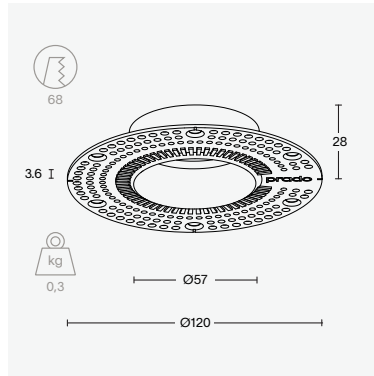

product overview

plaster ring Ø57