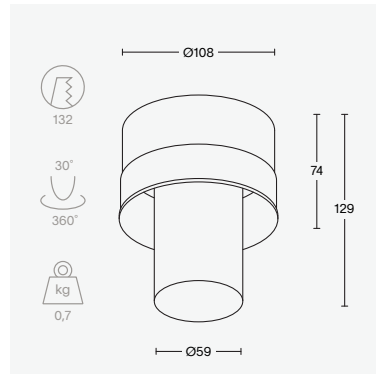

product overview

light + ventilation | long

colour	black ano	white struc	
colour temperature	2700K	3000K	
beam angle	15°	25°	40°
output	up to 1100 lumen		
other	IP44	CRI 90+ / 97	
ventilation	extract up to 50m³/h		
price	€ 349 excl. VAT