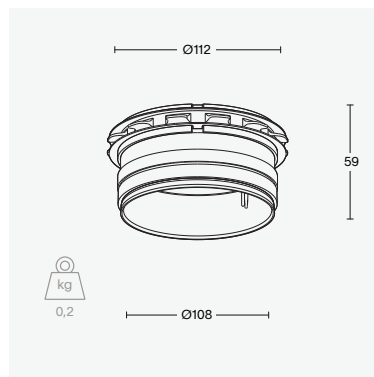

clt csc ring Ø108

ventilation specs	fits into every Ø125 valve adapter
price	€ 29 excl. VAT