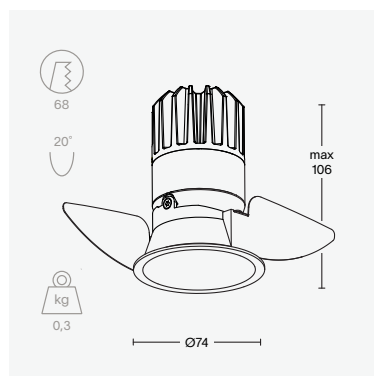

trim spot | adjustable

colour	black ano	white struc	
colour temperature	2700K	3000K	
beam angle	15°	25°	40°
output	up to 1100 lumen		
CRI	90+	97	
IP	44		
price	€ 169 excl. VAT