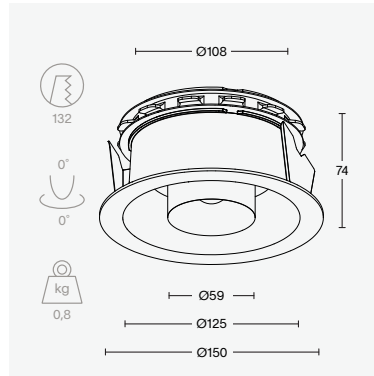

product overview

light + ventilation | trim SE

colour	black	
colour temperature	2700K	3000K
beam angle	25°	
output	up to 600 lumen	
other	IP44	CRI 80+
ventilation	extract up to 50m³/h	
price	€ 229 excl. VAT