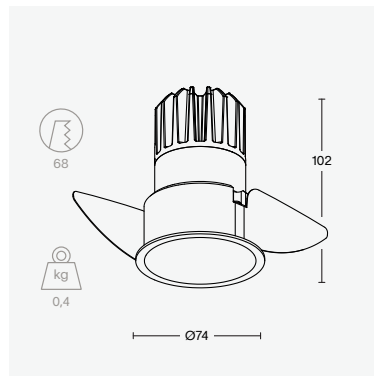

## product overview

trimless spot

|                    |                  |             |     |
|--------------------|------------------|-------------|-----|
| colour             | black ano        | white struc |     |
| colour temperature | 2700K            | 3000K       |     |
| beam angle         | 25°              | 40°         | 60° |
| output             | up to 1100 lumen |             |     |
| CRI                | 90+              | 97          |     |
| IP                 | 44               |             |     |
| price              | € 129 excl. VAT  |             |     |

trimless spot | adjustable

|                    |                  |             |     |
|--------------------|------------------|-------------|-----|
| colour             | black ano        | white struc |     |
| colour temperature | 2700K            | 3000K       |     |
| beam angle         | 15°              | 25°         | 40° |
| output             | up to 1100 lumen |             |     |
| CRI                | 90+              | 97          |     |
| IP                 | 44               |             |     |
| price              | € 169 excl. VAT  |             |     |

trim spot

|                    |                  |             |     |
|--------------------|------------------|-------------|-----|
| colour             | black ano        | white struc |     |
| colour temperature | 2700K            | 3000K       |     |
| beam angle         | 25°              | 40°         | 60° |
| output             | up to 1100 lumen |             |     |
| CRI                | 90+              | 97          |     |
| IP                 | 44               |             |     |
| price              | € 129 excl. VAT  |             |     |