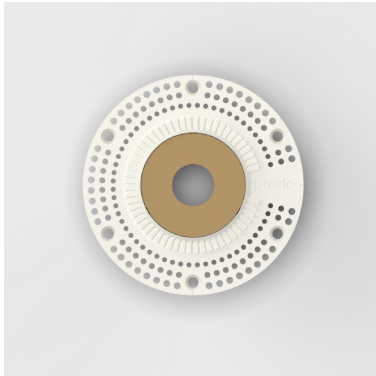

product overview

plaster ring Ø57