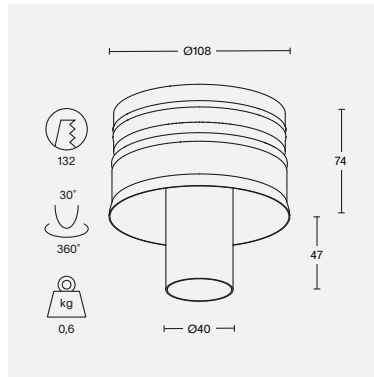

## light + ventilation | mini

|                    |                                   |              |
|--------------------|-----------------------------------|--------------|
| colour             | black ano                         | white struc  |
| colour temperature | 2700K                             | 3000K        |
| beam angle         | 20°                               | 40°          |
| output             | up to 1000 lumen                  |              |
| other              | IP44                              | CRI 90+ / 97 |
| ventilation        | extract up to 50m <sup>3</sup> /h |              |
| price              | € 349 excl. VAT                   |              |