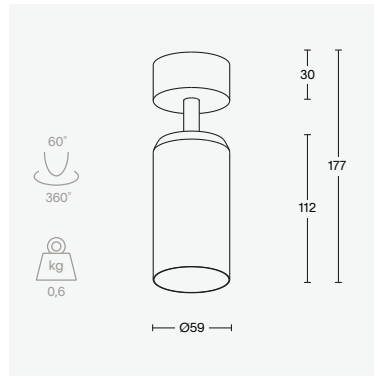

acrobat surface

colour	black ano	white struc
colour temperature	2700K	3000K
beam angle	25°	40°
output	up to 1100 lumen	
CRI	90+	97
IP	44	
price	€ 299 excl. VAT