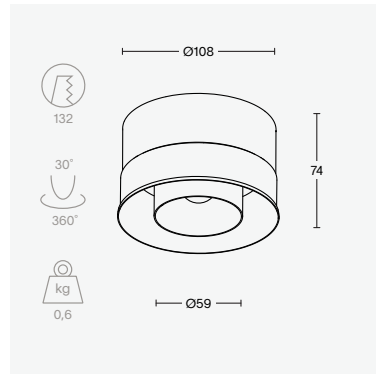

light + ventilation | short

colour	black ano	white struc
colour temperature	2700K	3000K
beam angle	25°	
output	up to 600 lumen	
other	IP44	CRI 90+ / 97
ventilation	extract up to 50m³/h	
price	€ 349 excl. VAT