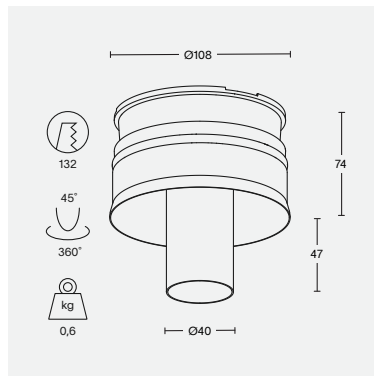

light only | mini

colour	black ano	white struc
colour temperature	2700K	3000K
beam angle	20°	40°
output	up to 1000 lumen	
CRI	90+	97
IP	44	
price	€ 269 excl. VAT