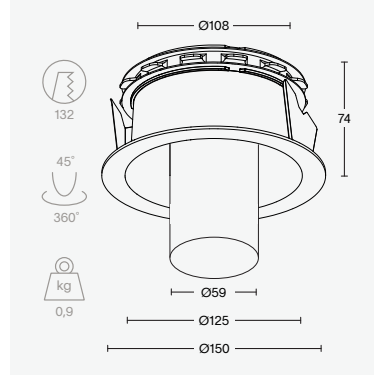

## light + ventilation | trim long

|                    |                                   |              |
|--------------------|-----------------------------------|--------------|
| colour             | black ano                         | white struc  |
| colour temperature | 2700K                             | 3000K        |
| beam angle         | 25°                               | 40°          |
| output             | up to 1100 lumen                  |              |
| other              | IP44                              | CRI 90+ / 97 |
| ventilation        | extract up to 50m <sup>3</sup> /h |              |
| price              | € 329 excl. VAT                   |              |

## light + ventilation | trim short

|                    |                                   |              |
|--------------------|-----------------------------------|--------------|
| colour             | black ano                         | white struc  |
| colour temperature | 2700K                             | 3000K        |
| beam angle         | 25°                               |              |
| output             | up to 600 lumen                   |              |
| other              | IP44                              | CRI 90+ / 97 |
| ventilation        | extract up to 50m <sup>3</sup> /h |              |
| price              | € 329 excl. VAT                   |              |

## light only | trim long

|                    |                  |             |
|--------------------|------------------|-------------|
| colour             | black ano        | white struc |
| colour temperature | 2700K            | 3000K       |
| beam angle         | 25°              | 40°         |
| output             | up to 1100 lumen |             |
| CRI                | 90+              | 97          |
| IP                 | 44               |             |
| price              | € 249 excl. VAT  |             |