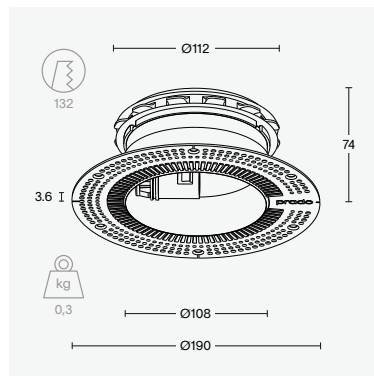

plaster ring Ø108

ventilation specs	fits into every Ø125 valve adapter
price	€ 29 excl. VAT