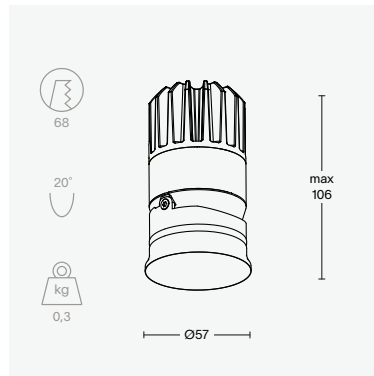

trimless spot | adjustable

colour	black ano	white struc	
colour temperature	2700K	3000K	
beam angle	15°	25°	40°
output	up to 1100 lumen		
CRI	90+	97	
IP	44		
price	€ 169 excl. VAT