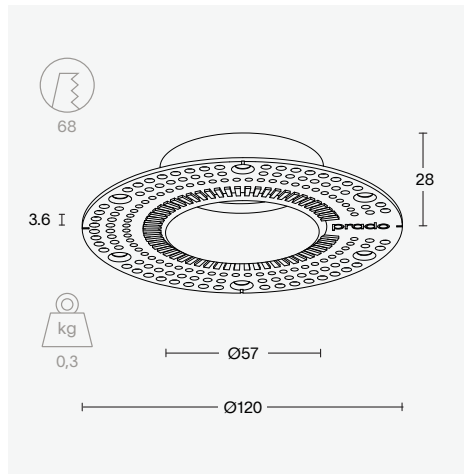

plaster ring Ø57

tech specs

kit size Ø 120 h 28

cut-out size Ø 68 h XX

location ceiling indoor

weight 0.2 kg

order number

8000 - 0003

plaster ring Ø57