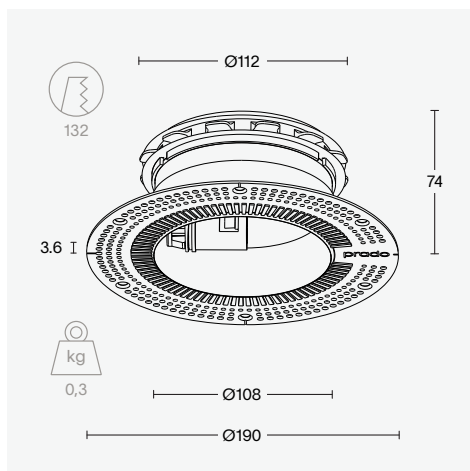

plaster ring Ø108

tech specs

kit size Ø 190 h 74

cut-out size Ø 132 h 85

ventilation specs fits into every Ø 125 duct

location ceiling indoor

weight 0.3 kg

order number

8000 - 0001

plaster ring Ø108